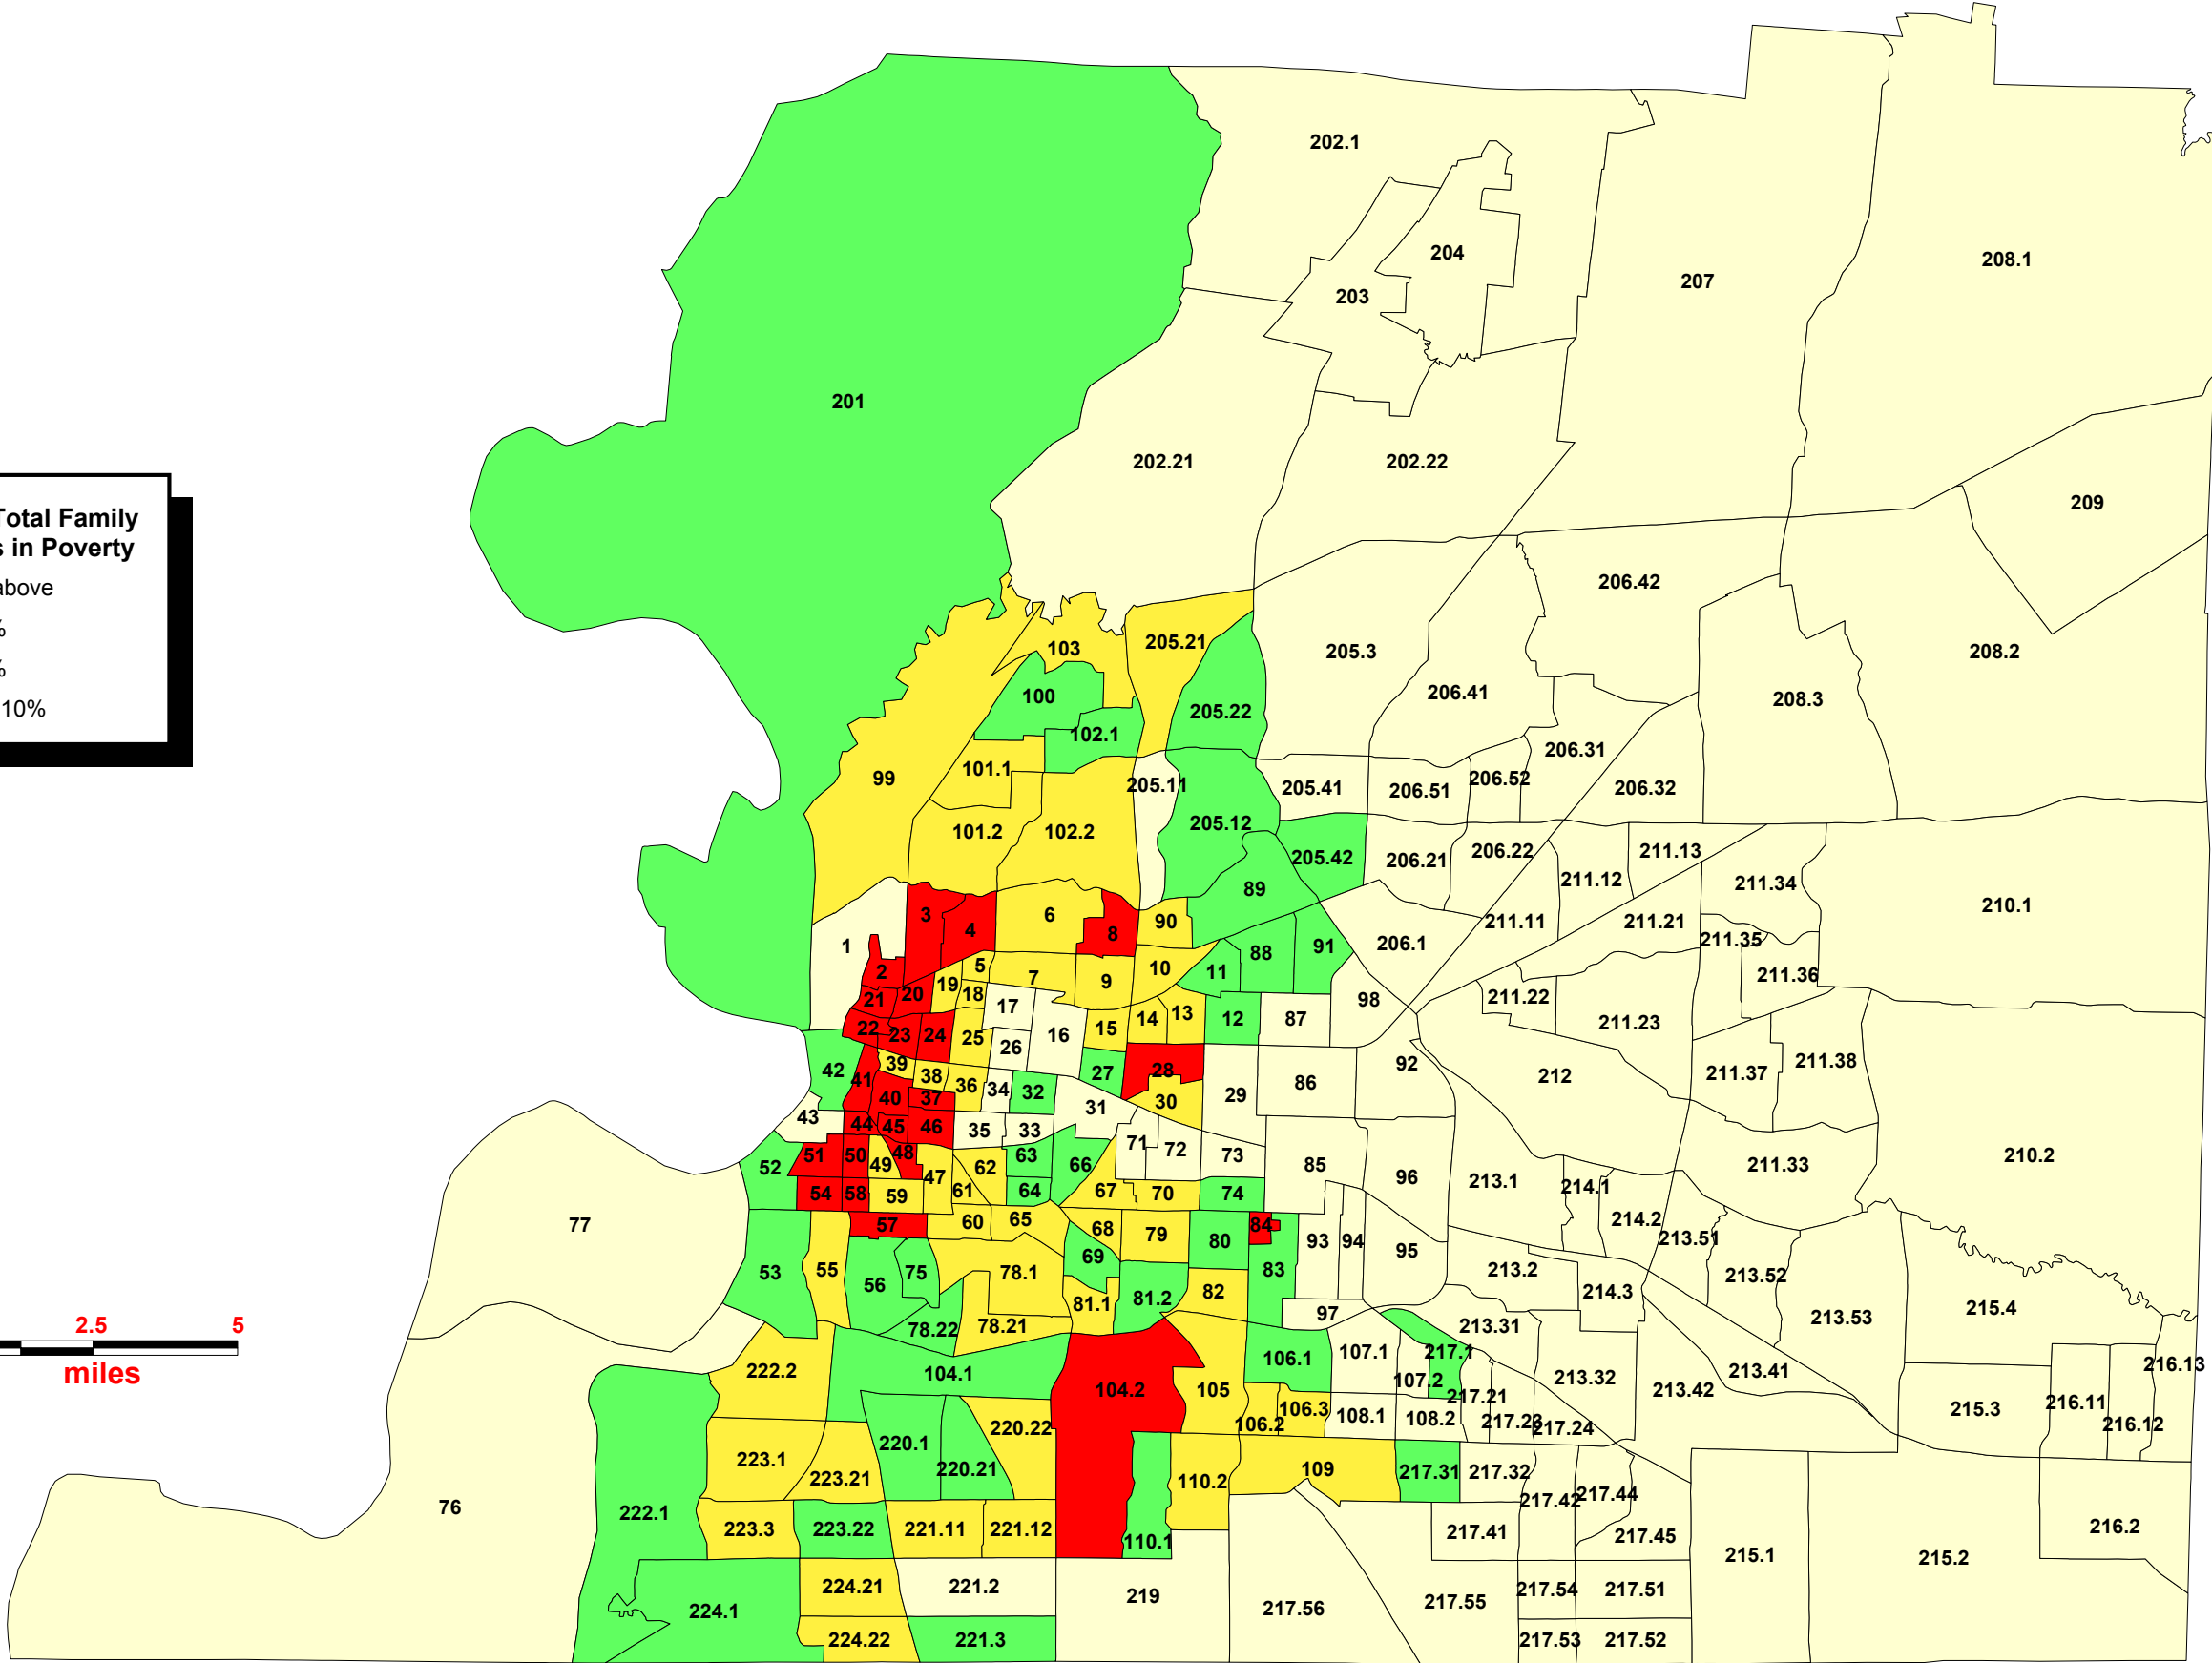

# Shelby County, TN 2006 Poverty Level for Census Tracts

**Percent of Total Family Households in Poverty**

- 40% and above
- 20% - 39%
- 10% - 19%
- Less than 10%

Map produced by AG Information Technology~Quality Assurance  
Sources: Claritas 2006 Estimates; U.S. Census Bureau TIGER/Line 2005 File